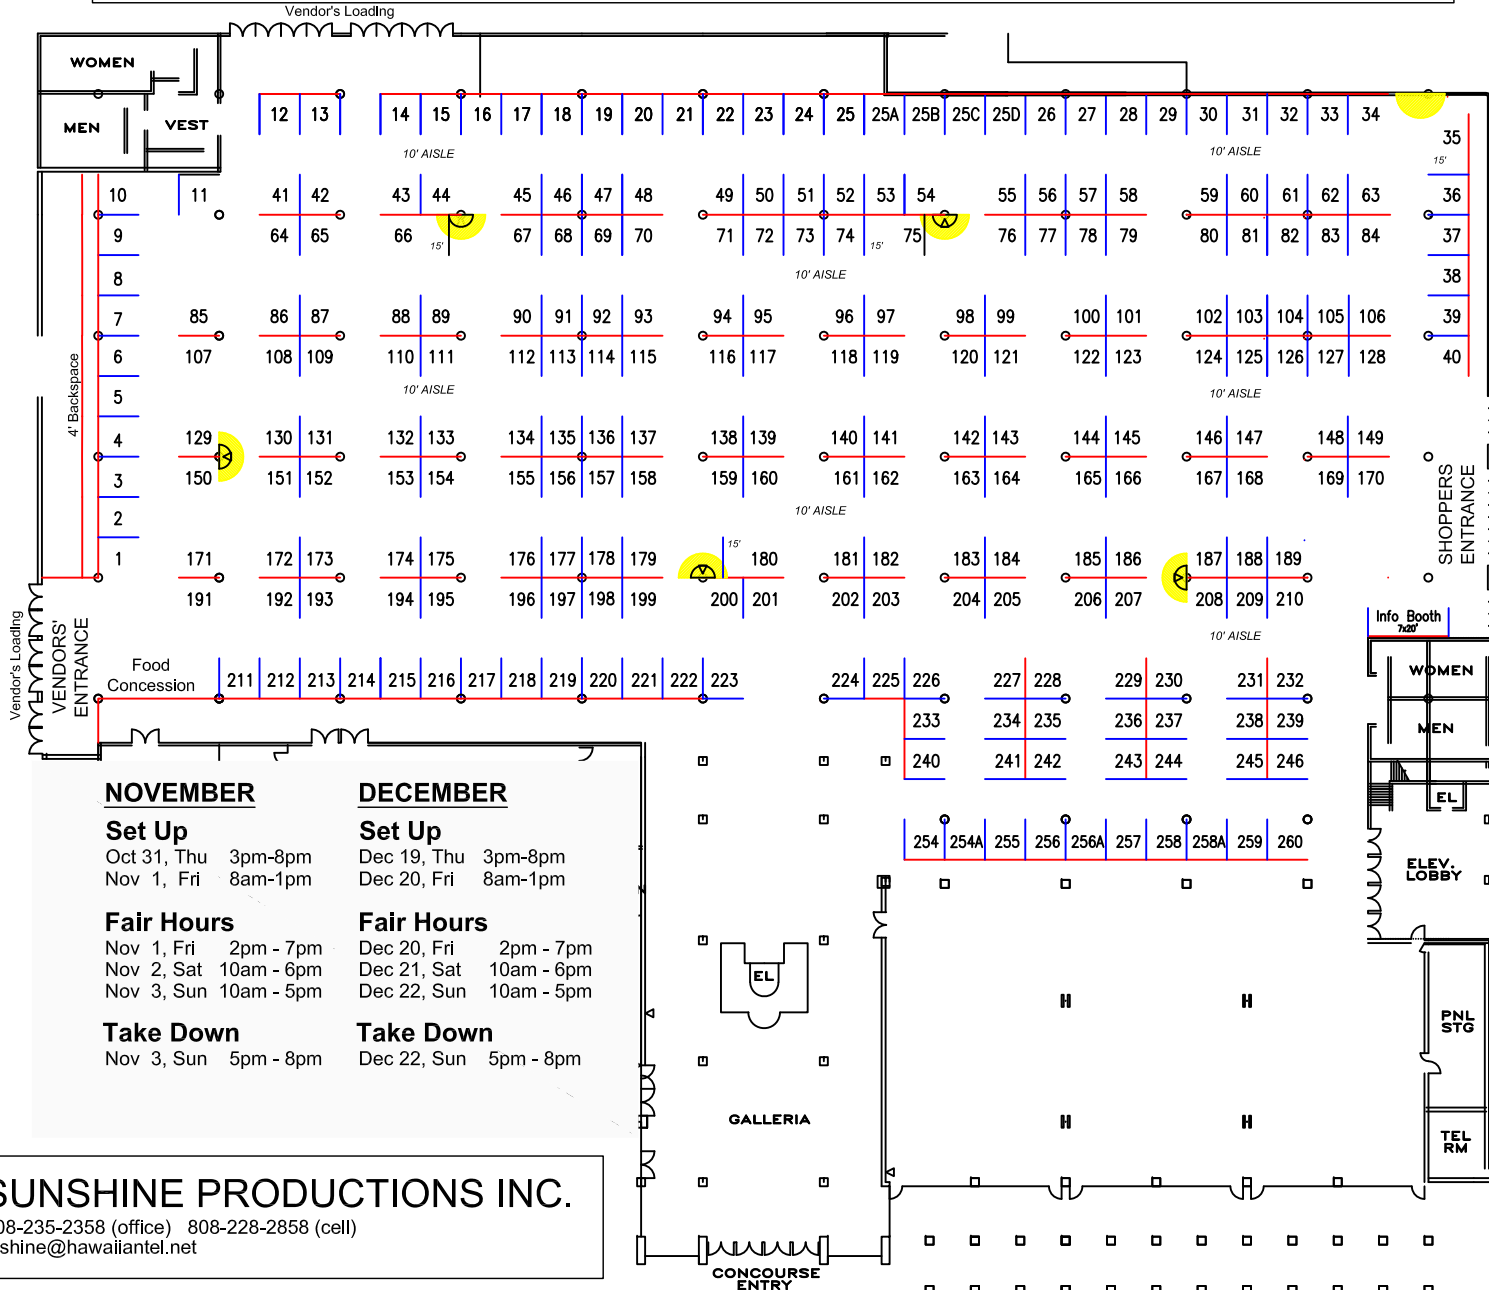

Hawai'i Holiday Craft & Gift Fair

NOVEMBER 1 - 3, 2024 & DECEMBER 20 - 22, 2024
Blaisdell Center Exhibition Hall • Honolulu, HI

NOVEMBER

Set Up

Oct 31, Thu 3pm-8pm
Nov 1, Fri 8am-1pm

Fair Hours

Nov 1, Fri 2pm - 7pm
Nov 2, Sat 10am - 6pm
Nov 3, Sun 10am - 5pm

Take Down

Nov 3, Sun 5pm - 8pm

DECEMBER

Set Up

Dec 19, Thu 3pm-8pm
Dec 20, Fri 8am-1pm

Fair Hours

Dec 20, Fri 2pm - 7pm
Dec 21, Sat 10am - 6pm
Dec 22, Sun 10am - 5pm

Take Down