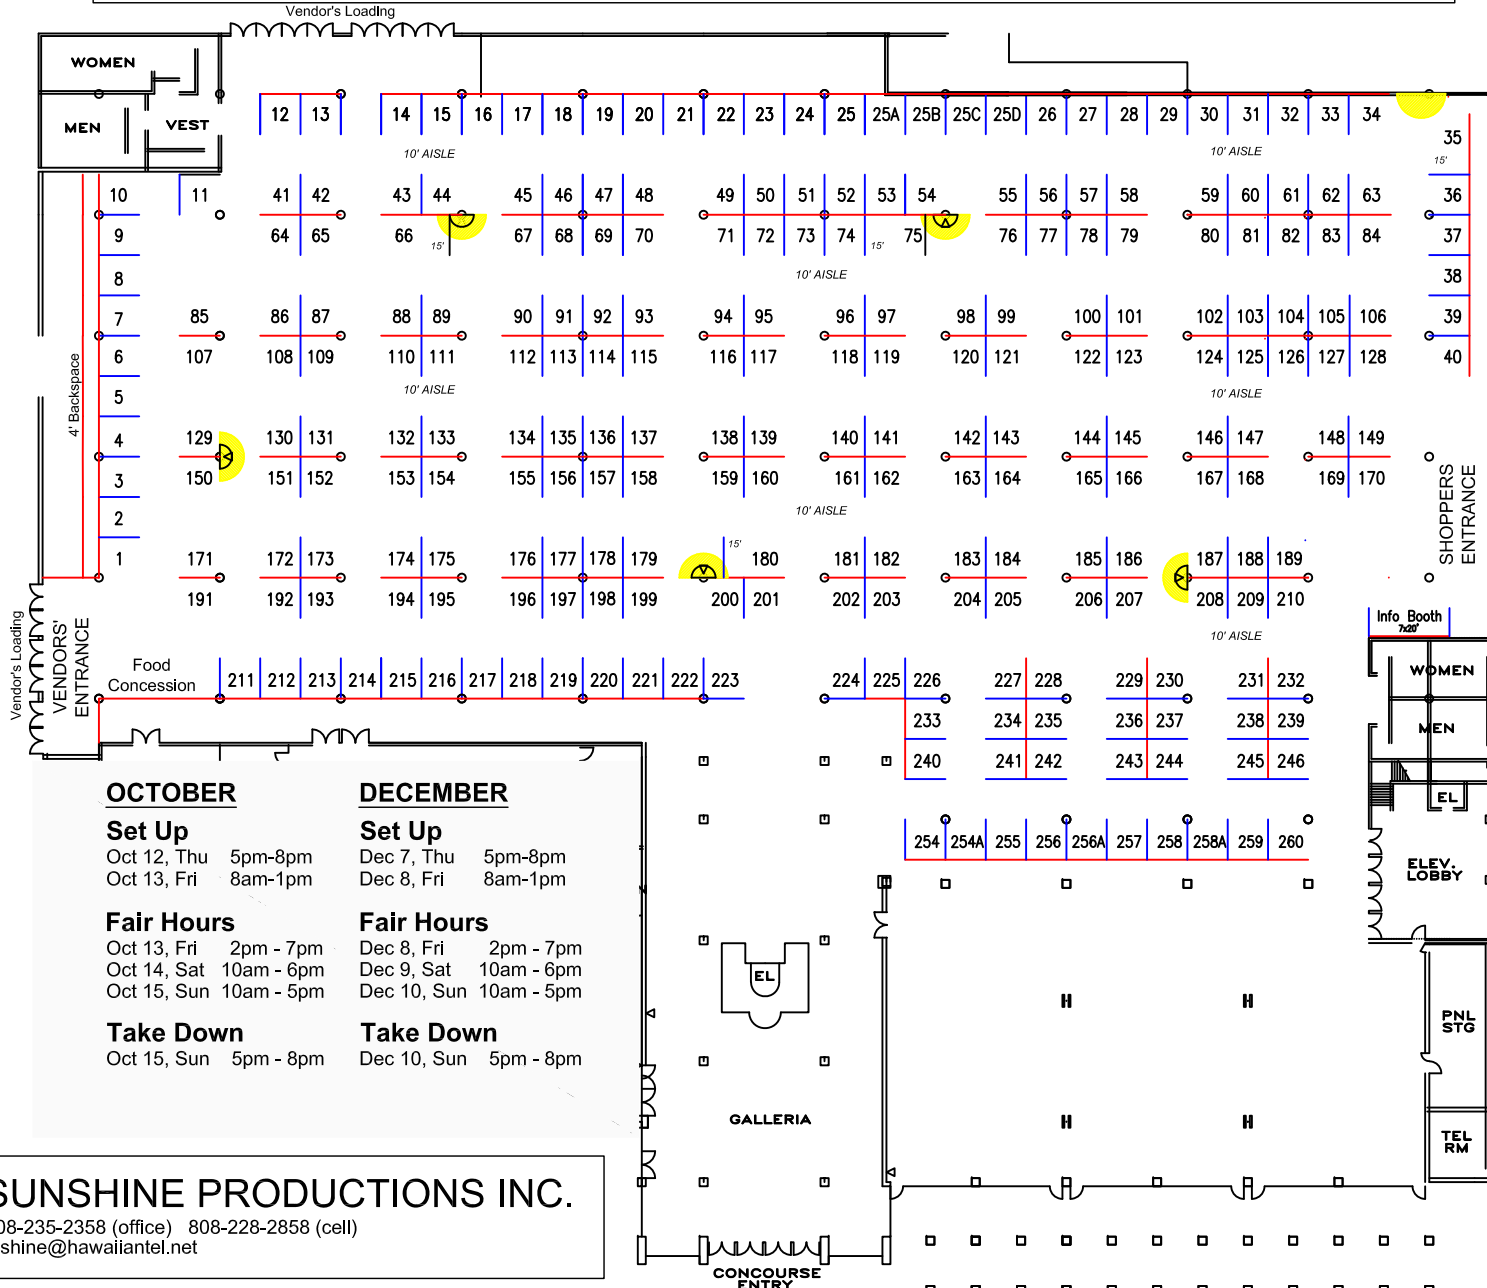

# Hawai'i Holiday Craft & Gift Fair

OCTOBER 13-15, 2023 & DECEMBER 8-10, 2023  
Blaisdell Center Exhibition Hall • Honolulu, HI

### Set Up

Oct 12, Thu 5pm-8pm  
Oct 13, Fri 8am-1pm

### Set Up

Dec 7, Thu 5pm-8pm  
Dec 8, Fri 8am-1pm